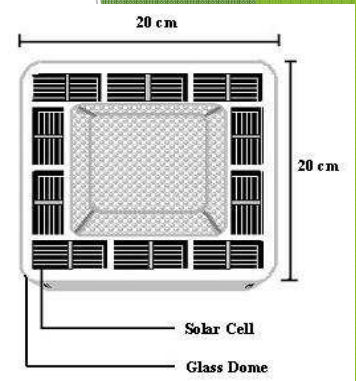

太陽能地磚 Solar Diamond Brick

項目/Item	說明/Descriptions
外殼材質 Casing Material	強化玻璃 鋁底 ▶ Glass , Al board
太陽能板 Solar Panel	4.5V / 300mA多晶矽太陽能板 ▶ Cell type:4.5V/300mA Multicrystalline Solar Panel
蓄電池 Battery	3.2V / 1400mAh鋰鐵充電電池 ▶ 3.2V/1400mAh LiFePO4 Battery
光源 Light Unit	5ΦLED*12顆 ▶ 5ΦLED*12PCS
發光方式 Lighting Type	混和漸漸變色 Continuous change color
發光顏色 Light Color	紅、黃、藍、綠 ▶ Red, Yellow, Blue, Green
蓄電時間 Duration Of Charging	太陽升起→太陽下山 約12小時 ▶ From Sunrise To Sunset (About 12hrs)
連續陰雨使用 Efficiency	當電池滿電狀態，將可持續動作約120小時，以一天動作12小時計算，可連續使用10日 ▶ The product could continue work for 200hrs after fully charged. (If a day work 12hrs, the product could continues work for 10 days.)
產品尺寸 Product Size	200mm(長)*200mm(寬)70mm(高) 中間有高起
使用溫度範圍 Working Temperature	-20°C~85°C