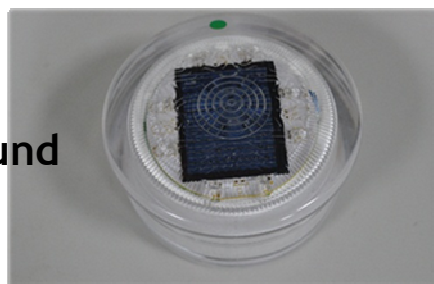

太陽能圓形地燈 Solar Road Stud Round

項目/Item	說明/Descriptions
外殼材質 Casing Material	PC, 鋁底板 ▶ PC, Al board
太陽能板 Solar Panel	4.5V / 60mA多晶矽太陽能板 ▶ Cell type: 4.5V/60mA Multicrystalline Solar Panel
蓄電池 Battery	3.2V / 1400mAh鋰鐵充電電池 ▶ 3.2V/1400mAh LiFePO4 Battery
光源 Light Unit	5ΦLED*8顆 ▶ 5ΦLED*8PCS
發光方式 Lighting Type	閃爍發光 Flashing
發光顏色 Light Color	紅、黃、藍、綠 ▶ Red, Yellow, Blue, Green
蓄電時間 Duration Of Charging	太陽升起→太陽下山 約12小時 ▶ From Sunrise To Sunset (About 12hrs)
連續陰雨使用 Efficiency	當電池滿電狀態，將可持續動作約200小時，以一天動作12小時計算，可連續使用16日 ▶ The product could continue work for 200hrs after fully charged. (If a day work 12hrs, the product could continues work for 16 days.)
產品尺寸 Product Size	115mm(直徑) X 67.5mm(高)
使用溫度範圍 Working Temperature	-20°C~85°C